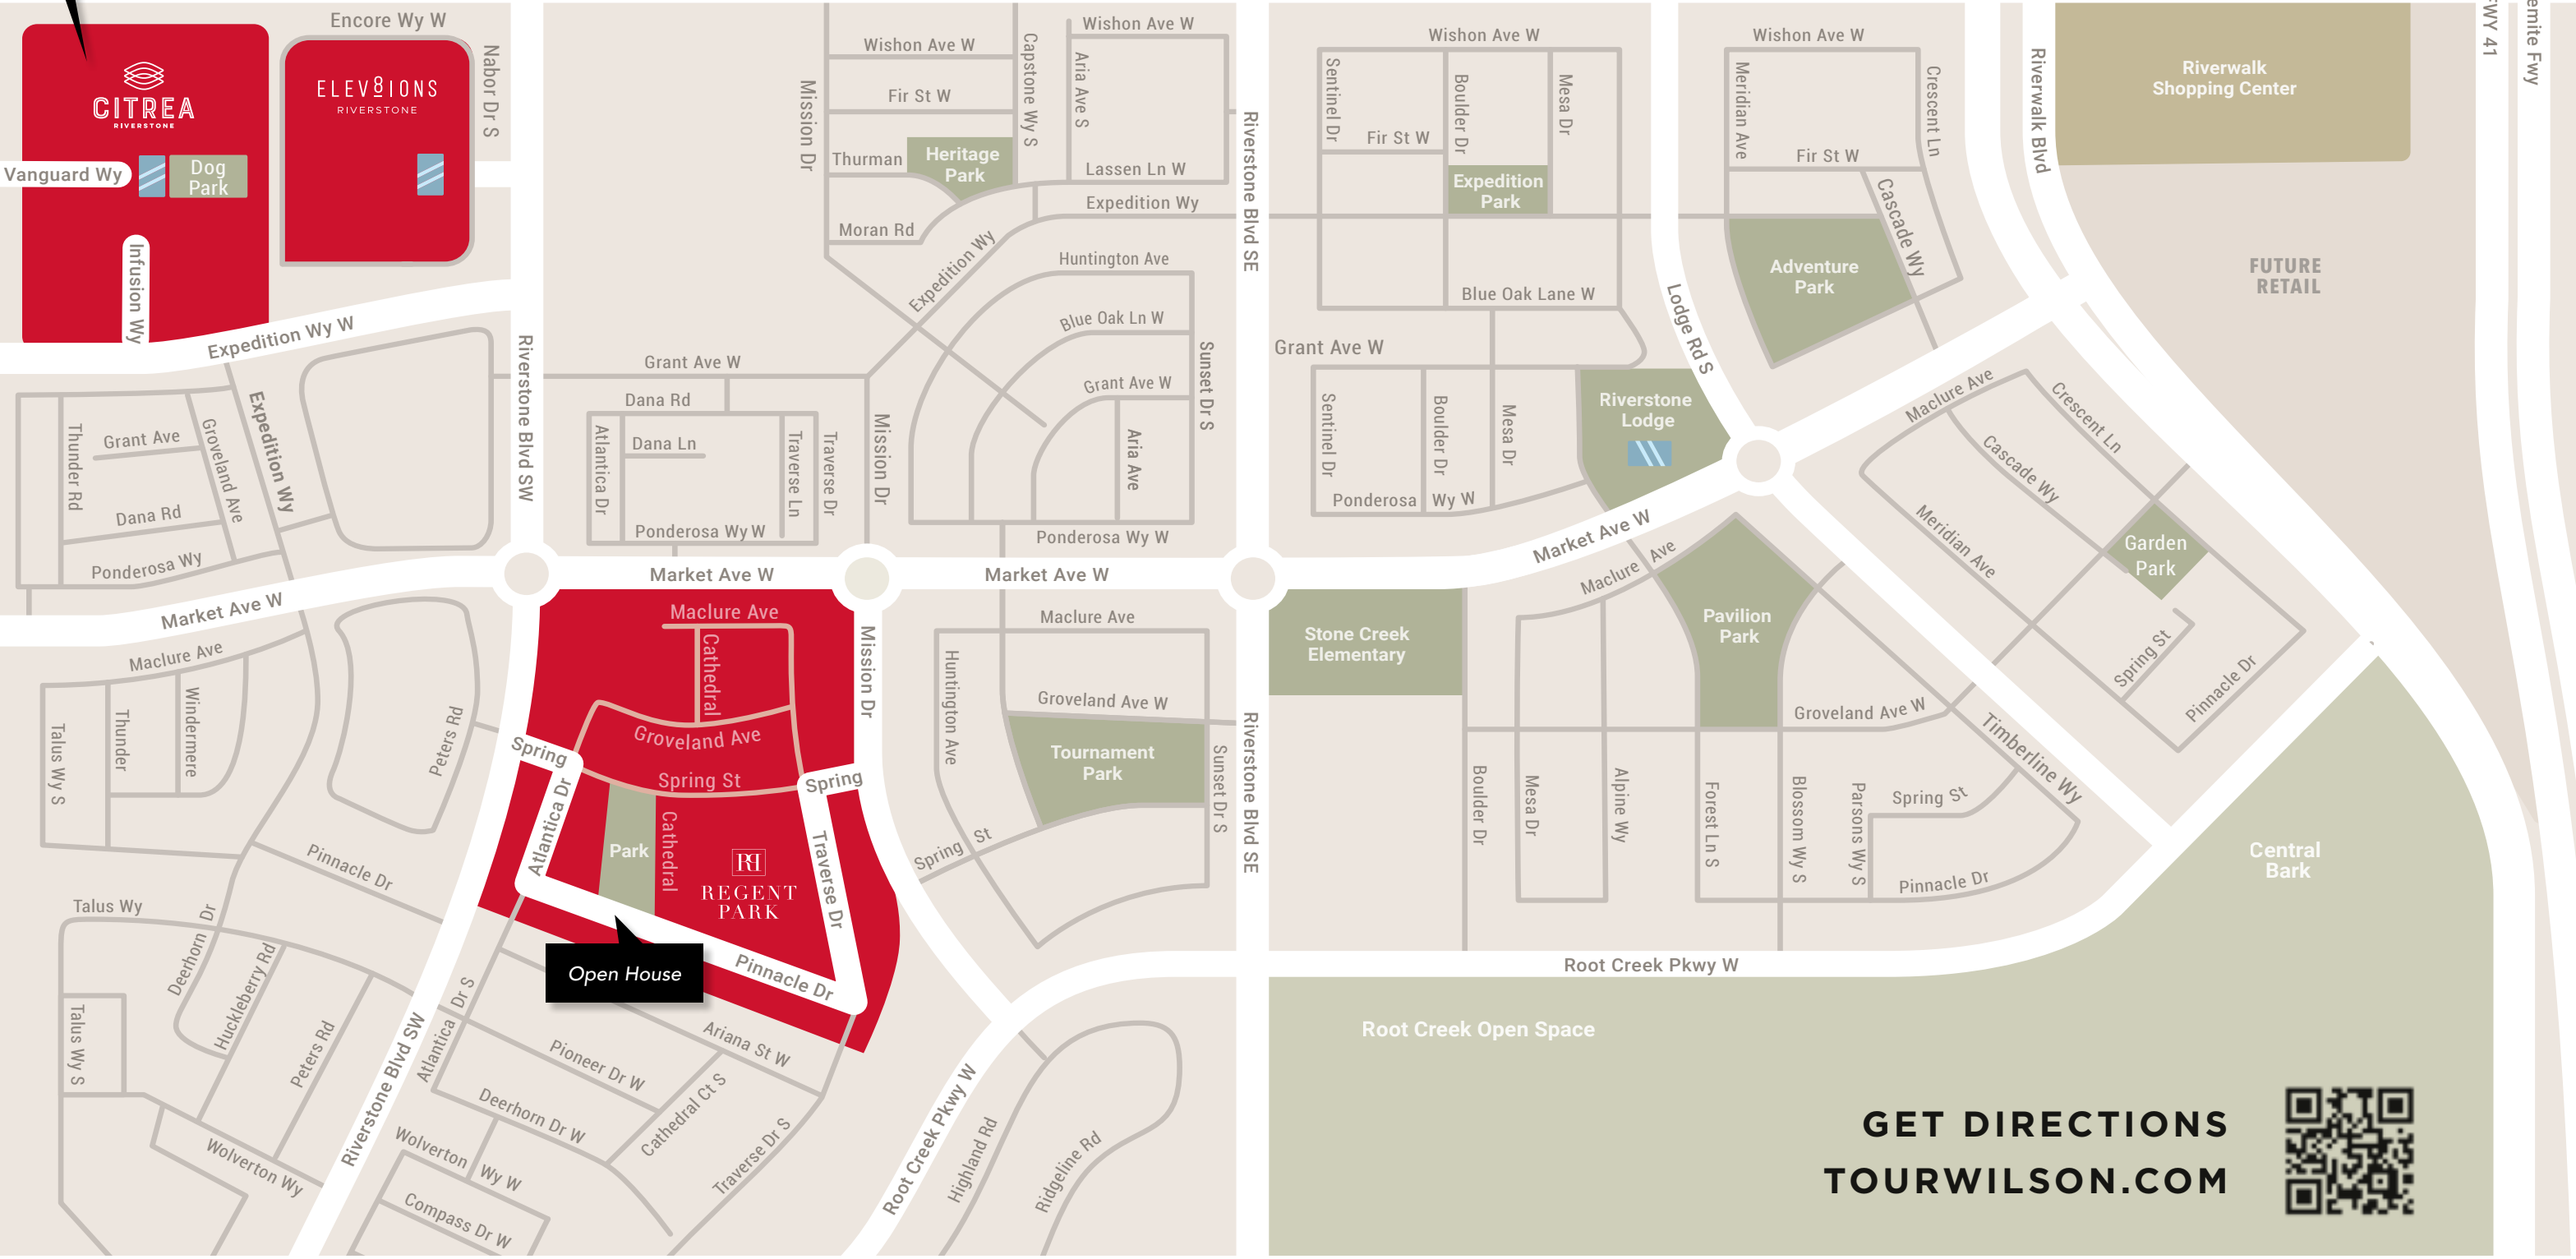

FROM MID \$300,000s

REGENT PARK
RIVERSTONE

2,419 – 3,030 Sq Ft, 5 Bdrms

Between Traverse & Pinnacle

974 Pinnacle Drive W,
Madera, CA 93636

Susan Sheedy 559.939.1360

FROM LOW \$500,000s

GET DIRECTIONS – TOURWILSON.COM

live the resort lifestyle

EXCITING NEW NEIGHBORHOODS

Models Located
IN FRESNO

**GET DIRECTIONS
TOURWILSON.COM**

The Lodge at Riverstone is a State of the Art Venue with Flexible Spaces — Pool, Cabanas, Fire Pit, Bar, Community Room, Demo Kitchen, Bar & Gym, Amphitheater, Olive Grove Picnic

RIVERSTONE

Community Events — Concerts, Arts & Crafts, Movie Nights, Tastings & More

115 Acres of Parks — Soccer Field, Playgrounds, Dog Park & Open Space

Hiking & Biking Trails With Scenic Outlooks

Community Farm & Much More