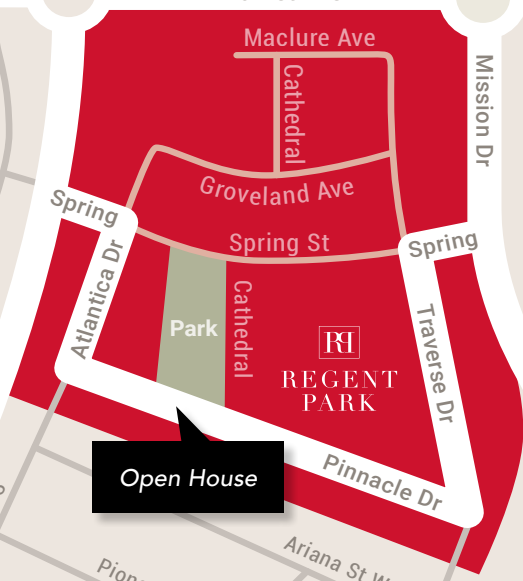

WILSON HÔMES

Over 60 Years Building the Valley

AMAZING PRICES

extraordinary

NEW HOMES

CITREA
RIVERSTONE

1,334 – 2,741 Sq Ft, 3 – 5 Bdrms

Models Located in Fresno

6538 E. Hammond Ave
Fresno, CA 93727

Jeni Marroquin 559.939.1354

FROM HIGH \$300,000s

ELEVATIONS
RIVERSTONE

1,227 – 1,652 Sq Ft, 3 Bdrms

Avenue 12 & Riverstone Blvd SE

189 Nabors Drive S
Madera, CA 93636

Doreen Ekmalian 559.939.1355
Nicole Padilla 559.939.1358

FROM MID \$300,000s

REGENT PARK
RIVERSTONE

2,419 – 3,030 Sq Ft, 5 Bdrms

Between Traverse & Pinnacle

974 Pinnacle Drive W,
Madera, CA 93636

Susan Sheedy 559.939.1360

FROM LOW \$500,000s

GET DIRECTIONS – TOURWILSON.COM

live the resort lifestyle

EXCITING NEW NEIGHBORHOODS

Models Located
IN FRESNO

**GET DIRECTIONS
TOURWILSON.COM**

The Lodge at Riverstone is a State of the Art Venue with Flexible Spaces — Pool, Cabanas, Fire Pit, Bar, Community Room, Demo Kitchen, Bar & Gym, Amphitheater, Olive Grove Picnic