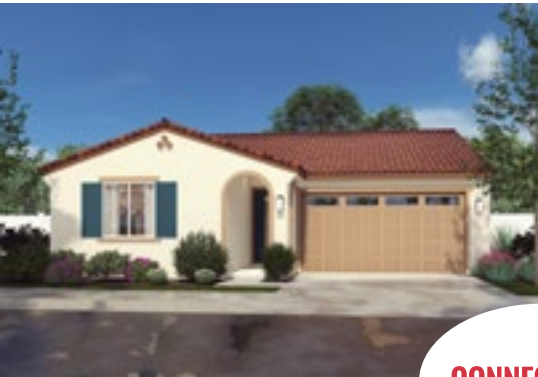

WILSON HÔMES

Over 60 Years Building the Valley

AMAZING PRICES

extraordinary

NEW HOMES

CITREA
RIVERSTONE

1,334 – 2,741 Sq Ft, 3 – 5 Bdrms

Models Located in Fresno

6538 E. Hammond Ave
Fresno, CA 93727

Jeni Marroquin 559.939.1354

FROM HIGH \$300,000s

ELEVATIONS
RIVERSTONE

1,227 – 1,652 Sq Ft, 3 Bdrms

Avenue 12 & Riverstone Blvd SE

189 Nabors Drive S
Madera, CA 93636

Doreen Ekmalian 559.939.1355
Nicole Padilla 559.939.1358

FROM MID \$300,000s

REGENT PARK
RIVERSTONE

2,419 – 3,030 Sq Ft, 5 Bdrms

Between Traverse & Pinnacle

974 Pinnacle Drive W,
Madera, CA 93636

Susan Sheedy 559.939.1360

FROM LOW \$500,000s

GET DIRECTIONS – TOURWILSON.COM

live the resort lifestyle

EXCITING NEW NEIGHBORHOODS

Models Located
IN FRESNO

**GET DIRECTIONS
TOURWILSON.COM**

The Lodge at Riverstone is a State of the Art Venue with Flexible Spaces — Pool, Cabanas, Fire Pit, Bar, Community Room, Demo Kitchen, Bar & Gym, Amphitheater, Olive Grove Picnic